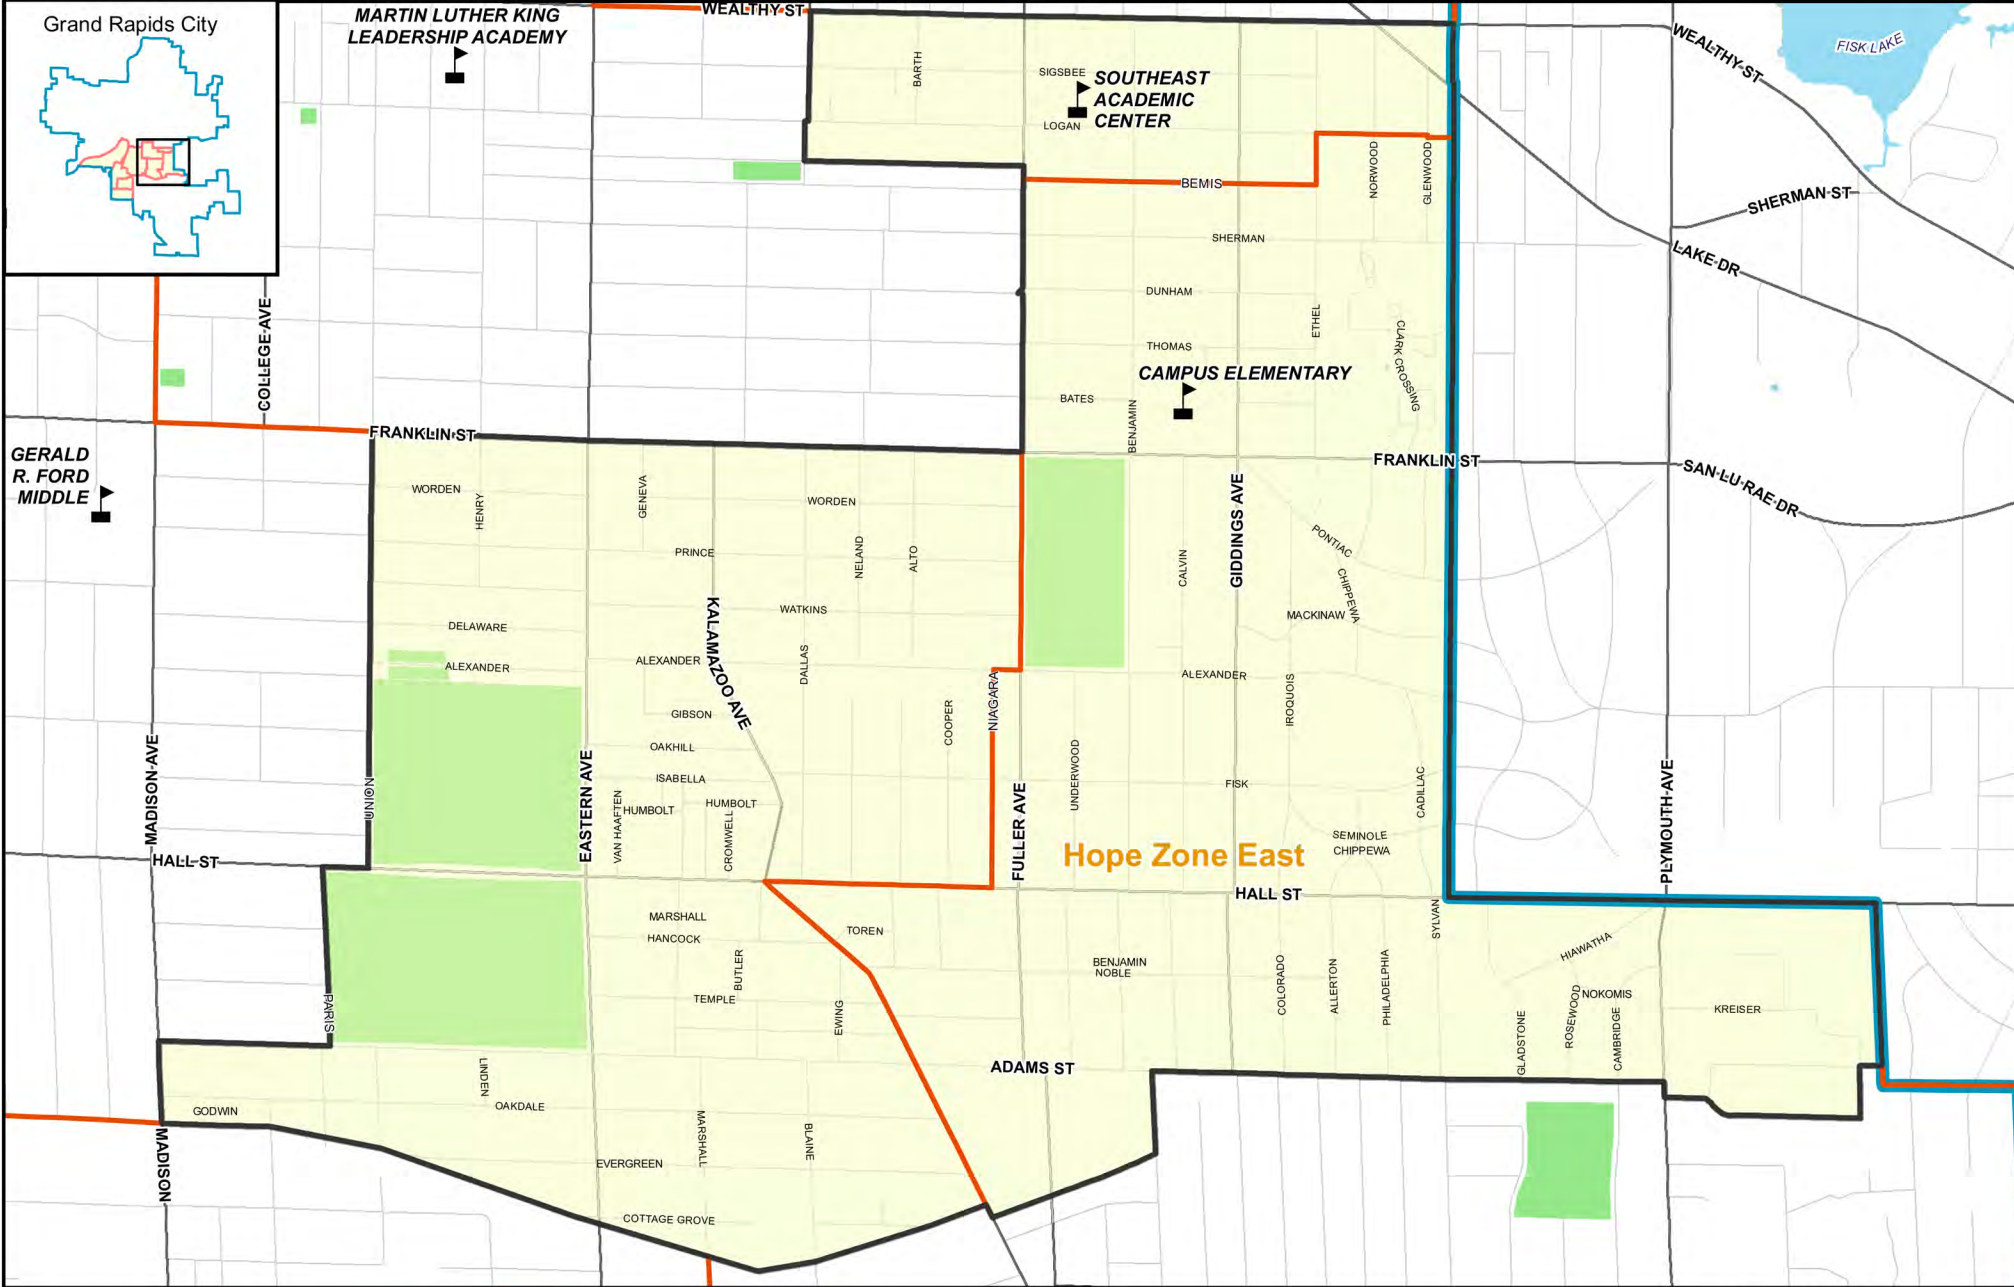

Grand Rapids Hope Zone East

Geography: Elementary School Boundaries, Grand Rapids, MI

Legend:

- Business
- State
- Grand Rapids City Boundaries
- Hope Zone
- Expressway
- Street
- Elementary and Middle Schools
- Green Space
- School Boundaries
- Rivers, Lakes, and Ponds

Community Research Institute
 Dorothy A. Johnson Center for Philanthropy and Nonprofit Leadership
 Grand Valley State University
 Date: June, 2010
 Prepared by: Sam Dykstra
 Projection: Michigan South- NAD 83 Intl. feet
 Sources: Grand Rapids Public Schools
 Kent County Information Technology